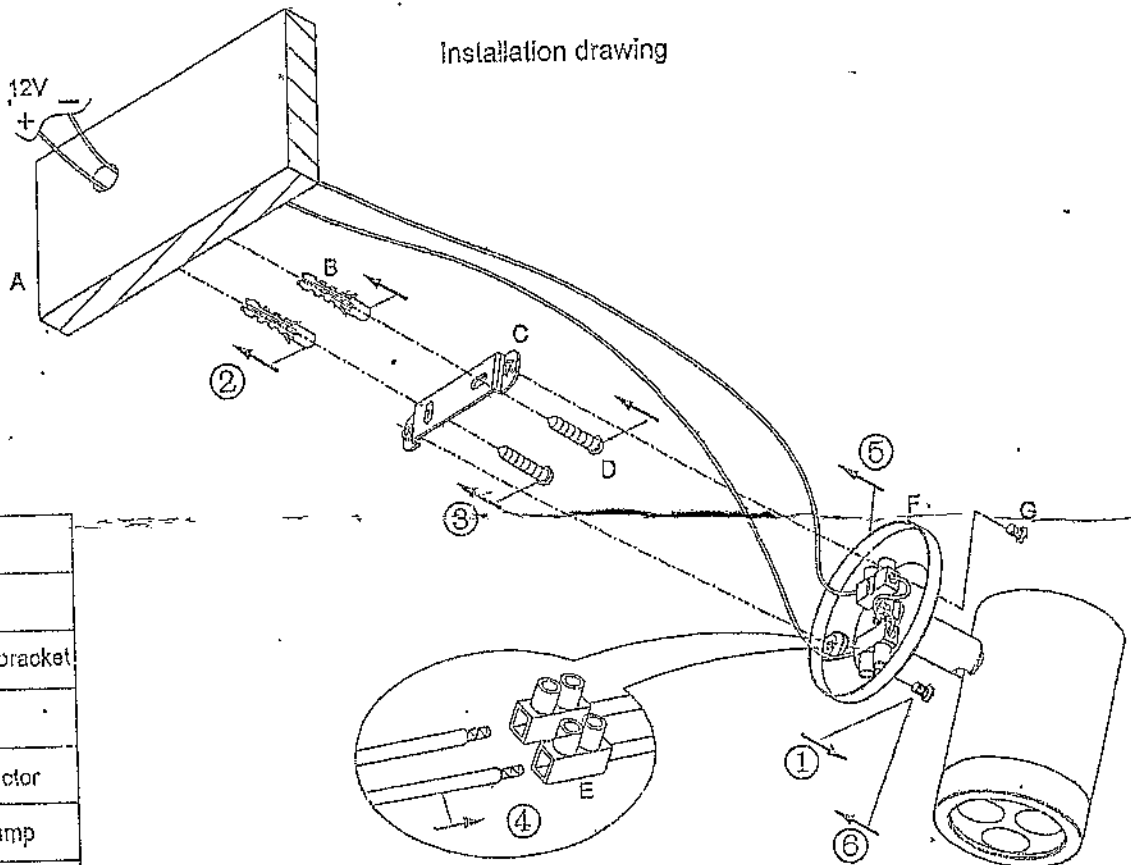

SC-WL55-13-12

CREE LED 12V 3x1W
 III F
 Driver Exp. 60°

Installation drawing

A	Wall
B	Gecko
C	Bridge bracket
D	Screw
E	Connector
F	LED lamp
G	M4 Screw