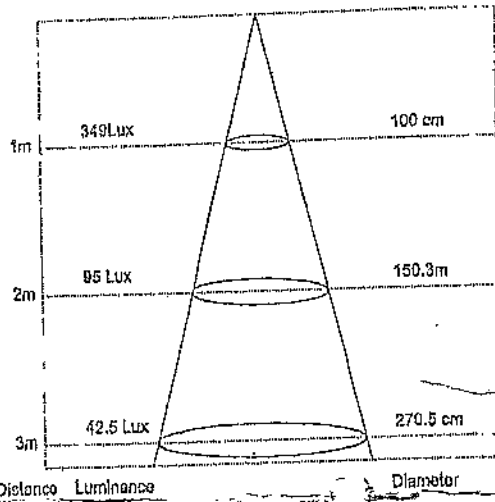

SC-WL55-13-12

CREE LED 12V 3x1W
 III F
 Driver Exp. 60°

Installation drawing

A	Wall
B	Gecko
C	Bridge bracket
D	Screw
E	Connector
F	LED lamp
G	M4 Screw