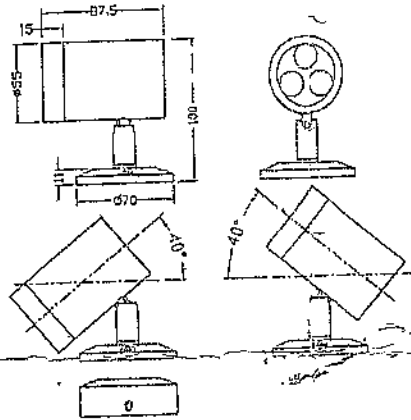

SC-WL55-13-12

CREE LED 12V 3x1W
 III F
 Driver Exp. 60°

Installation drawing

A	Wall
B	Gecko
C	Bridge bracket
D	Screw
E	Connector
F	LED lamp
G	M4 Screw